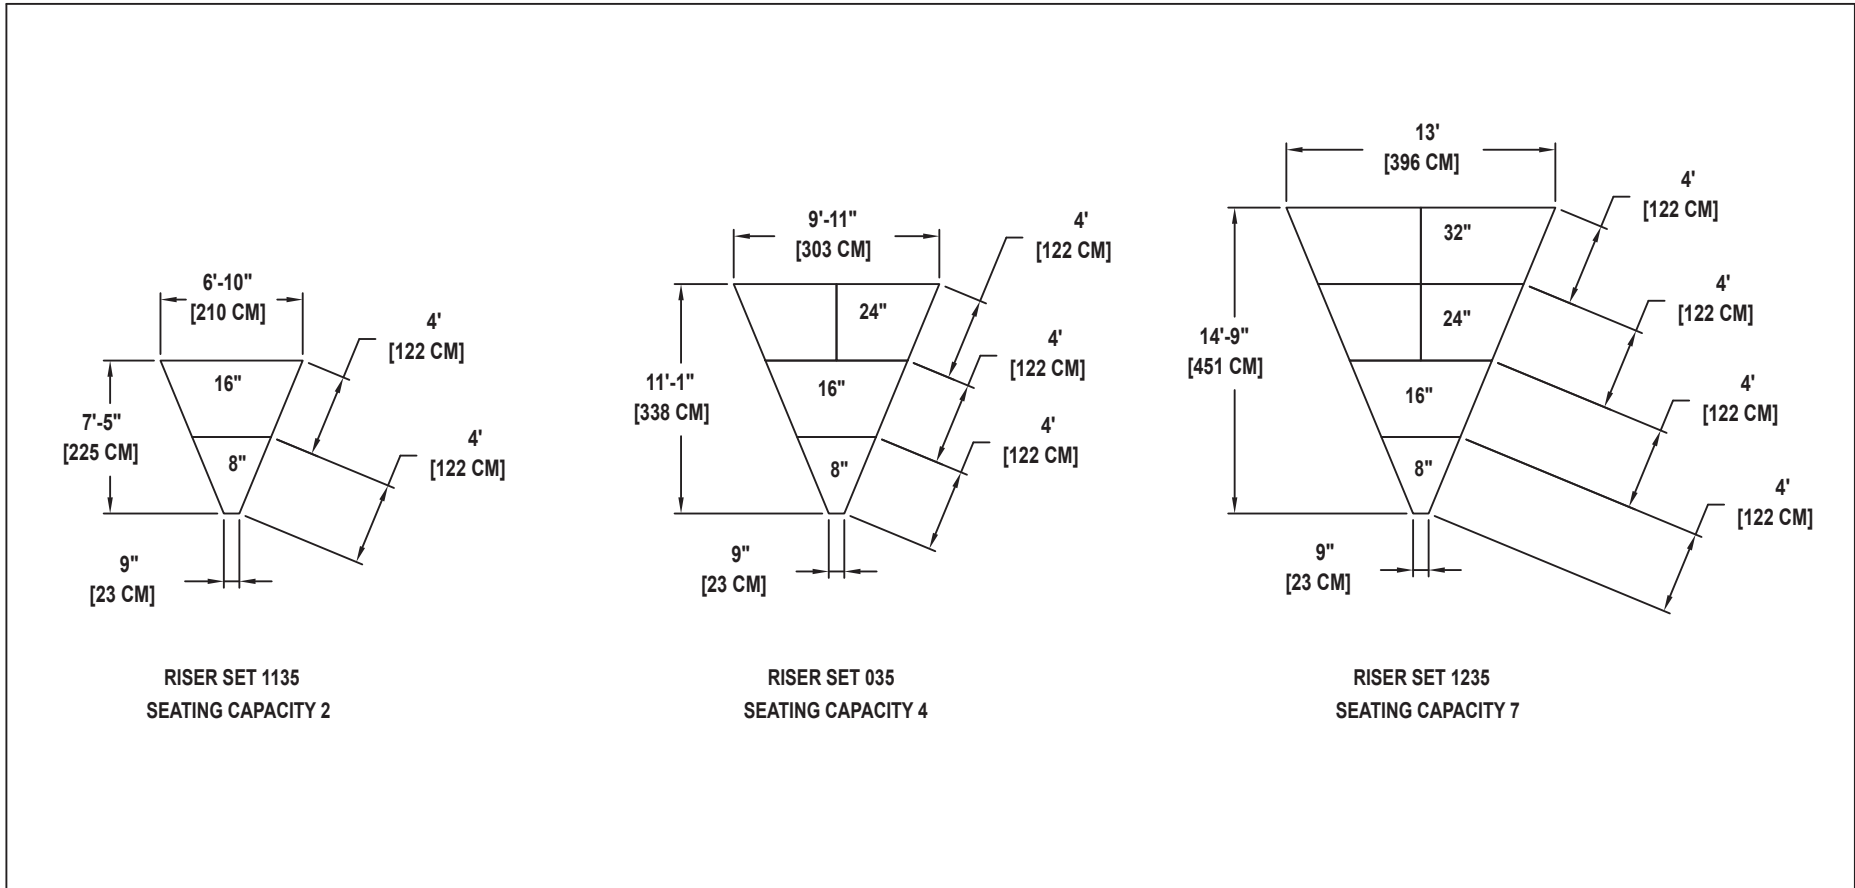

SEATED BAND / ORCHESTRA RISER SET

RISER SETS 1135, 035, 1235

SEATING CAPACITY IS BASED ON 32" CHAIR SPACING.

C O R P O R A T I O N

Drawing 100A309_C
Sheet 40 of 40

MUSIC EDUCATION AND PERFORMING ARTS

Owatonna Office: Phone 800.4WENGER (493-6437) Worldwide +1.507.455.4100 | Parts & Service 800.887.7145 | wengercorp.com | 555 Park Drive, PO Box 448 | Owatonna | MN 55060-0448